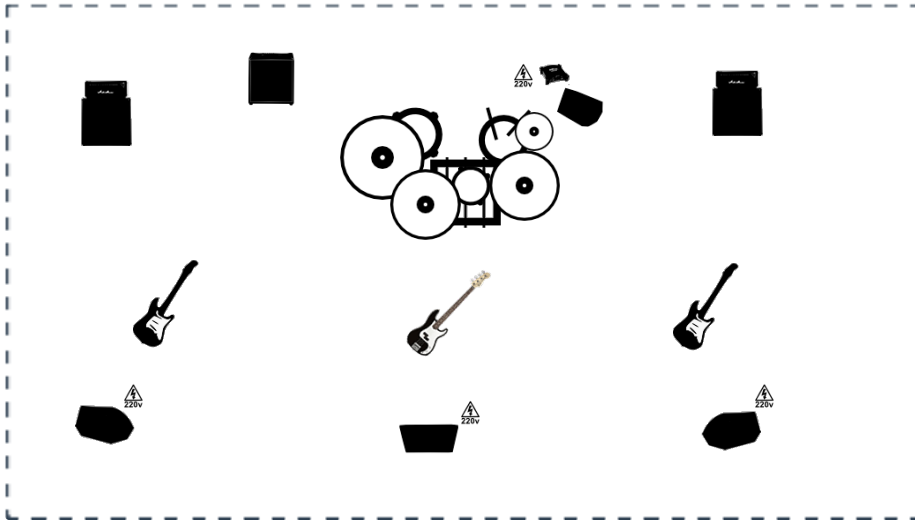

# FAR BEHIND THE SUN Stage Rider

## Channels List

	Instrument	Microphone	Effects (optional)	Comments
1	Bass Drum	Shure Beta52		
2	Snare Drum	Shure SM57		
3	Hi-hat	Shure SM57		
4	Tom	Sennheiser E604		
5	Floor tom	Sennheiser E604		
6	Ride	AKG C414		
7	Crash	AKG C414		
8	Crash	AKG C414		
9	Amplifier (head + cabinet)	Sennheiser E906		more rhythm parts and fast played notes with lots of delay and reverb effects (wall of sound)
10	Amplifier (head + cabinet)	Shure SM57		more solo and melodic parts with effects like delay and reverb
11	Amplifier (Bass)	Shure Beta52		thick and full bass sound with distortion and effects like delay and reverb